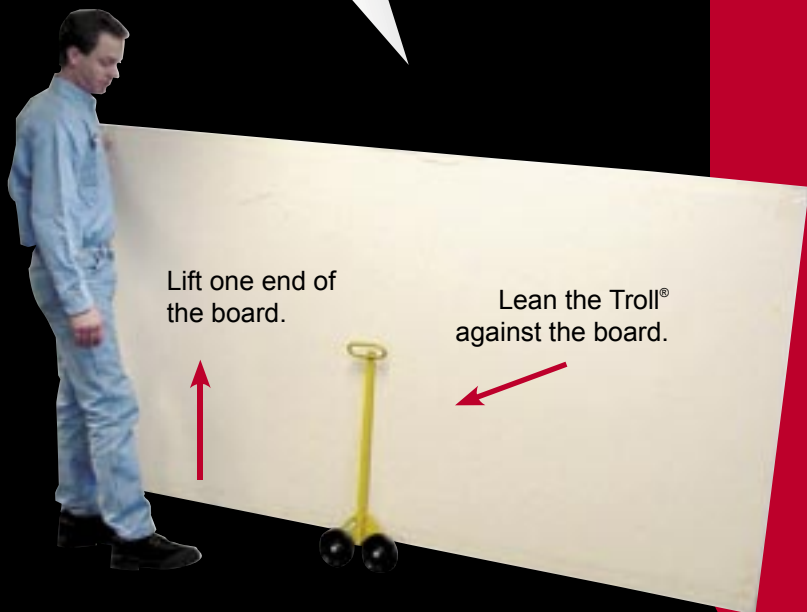

model 49

Panel Handler

Weighing in at less than **5 pounds**, the Troll® supports a maximum load weight of **300 lbs** allowing you to carry a limitless variety of items.

Easily loads with only one person!

Panel Handler

Back-saving tool

The dual 5" wheels easily roll over job site clutter. The handle is there in case you need to lift the board over thresholds or other large objects.

Hauls a variety of items-
from wall board to tables.
Roll loads up to 300 lbs.
No more carrying!